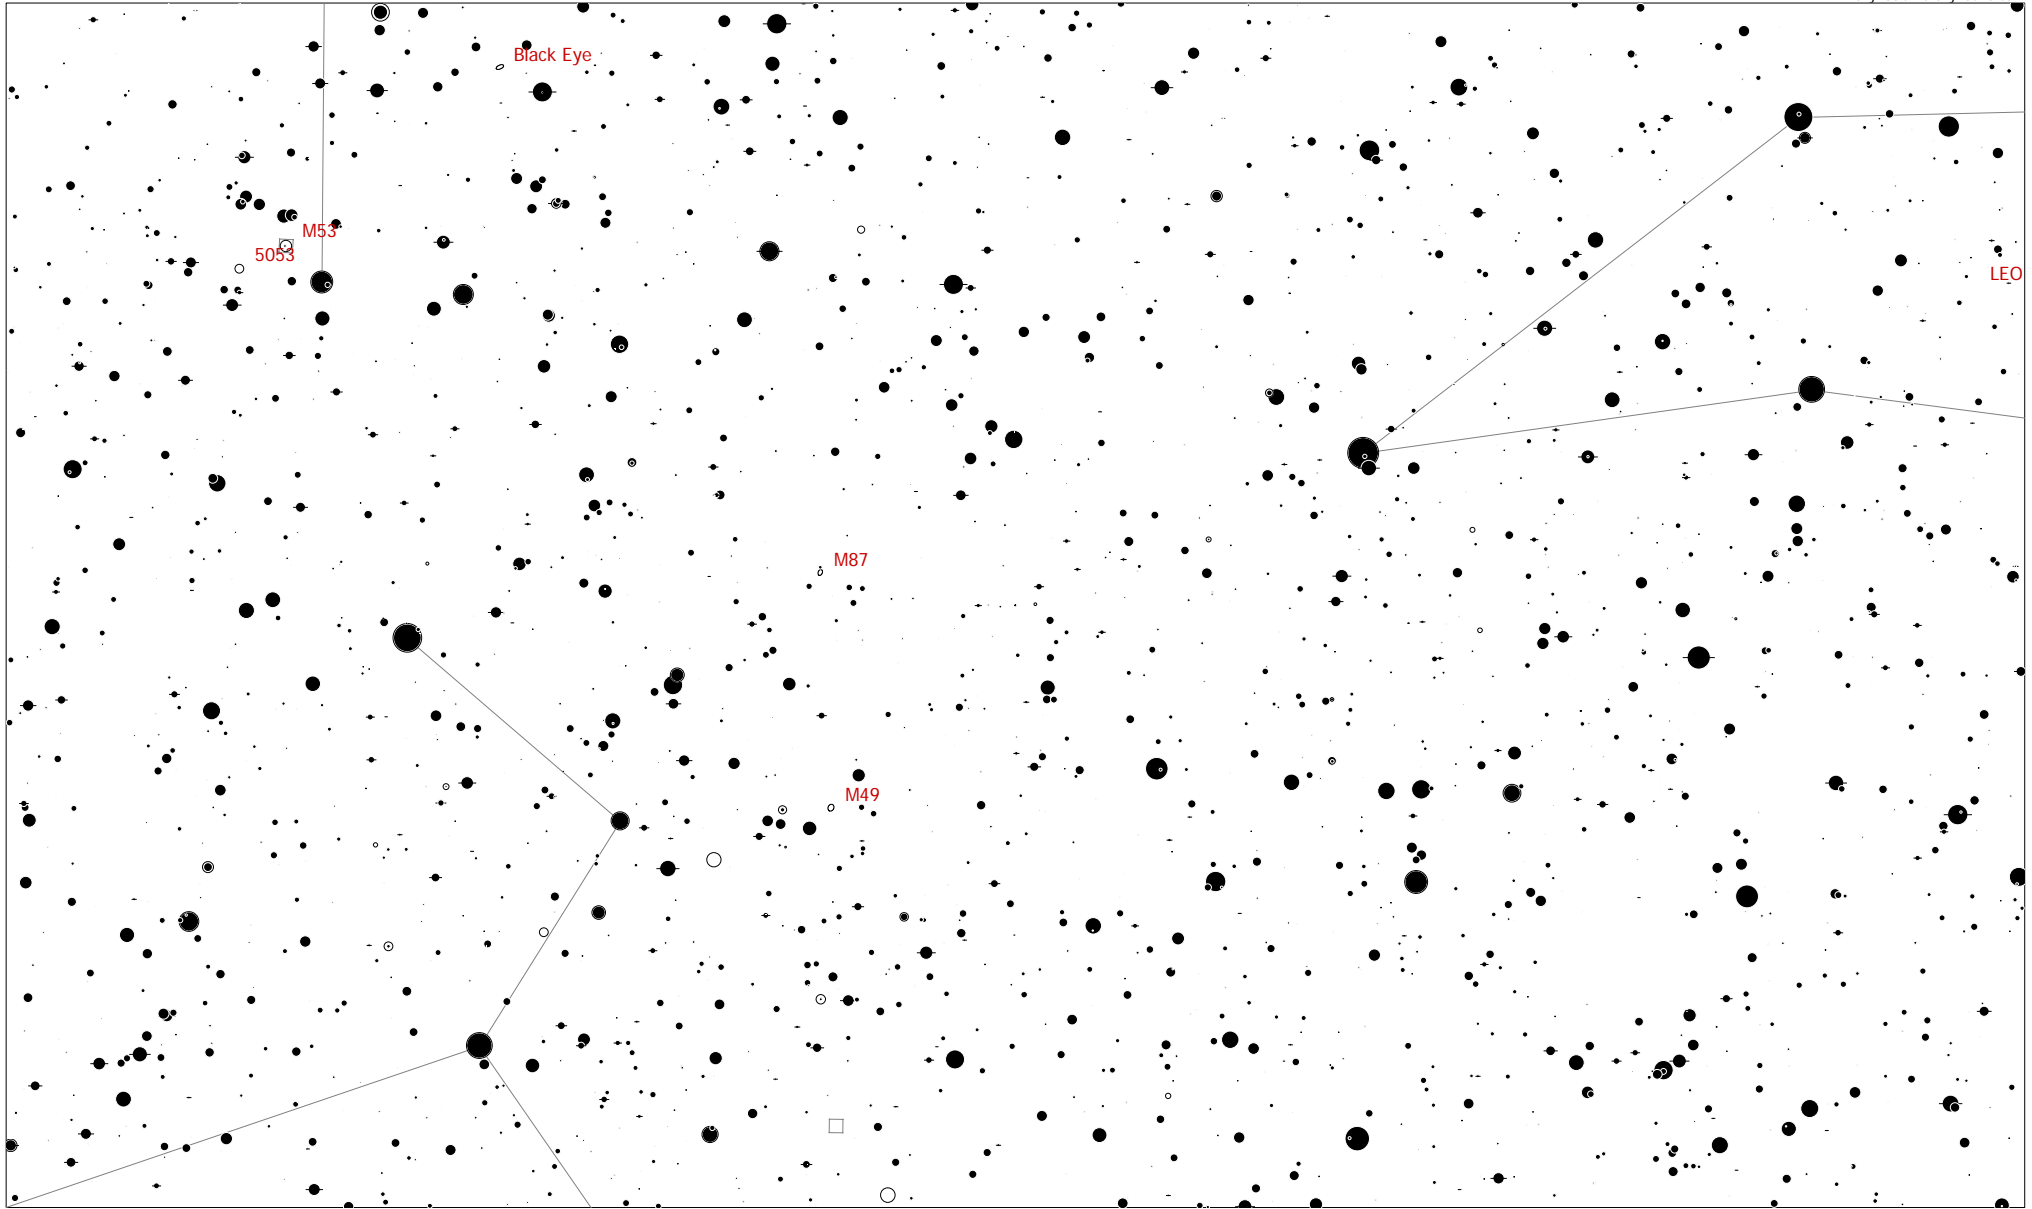

12h15m54.1s +11°48'03.6"

SkyTools 2 / Skyhound.com

12h15m54.1s +11°48'03.6" (Other)