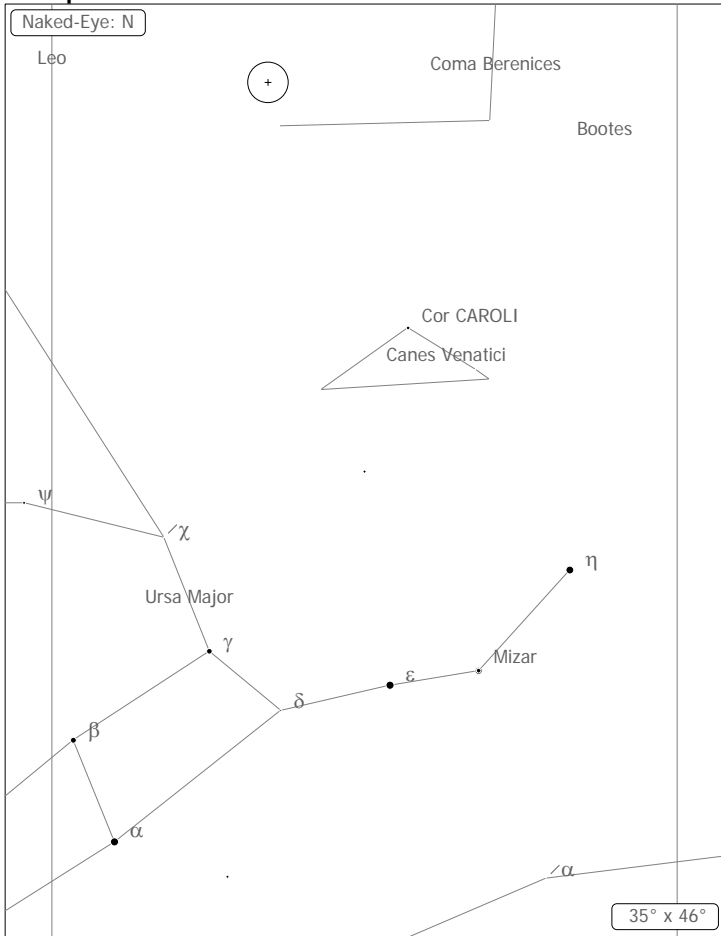

Naked-Eye: N

Finder

Eyepiece: 24x, 2.2°